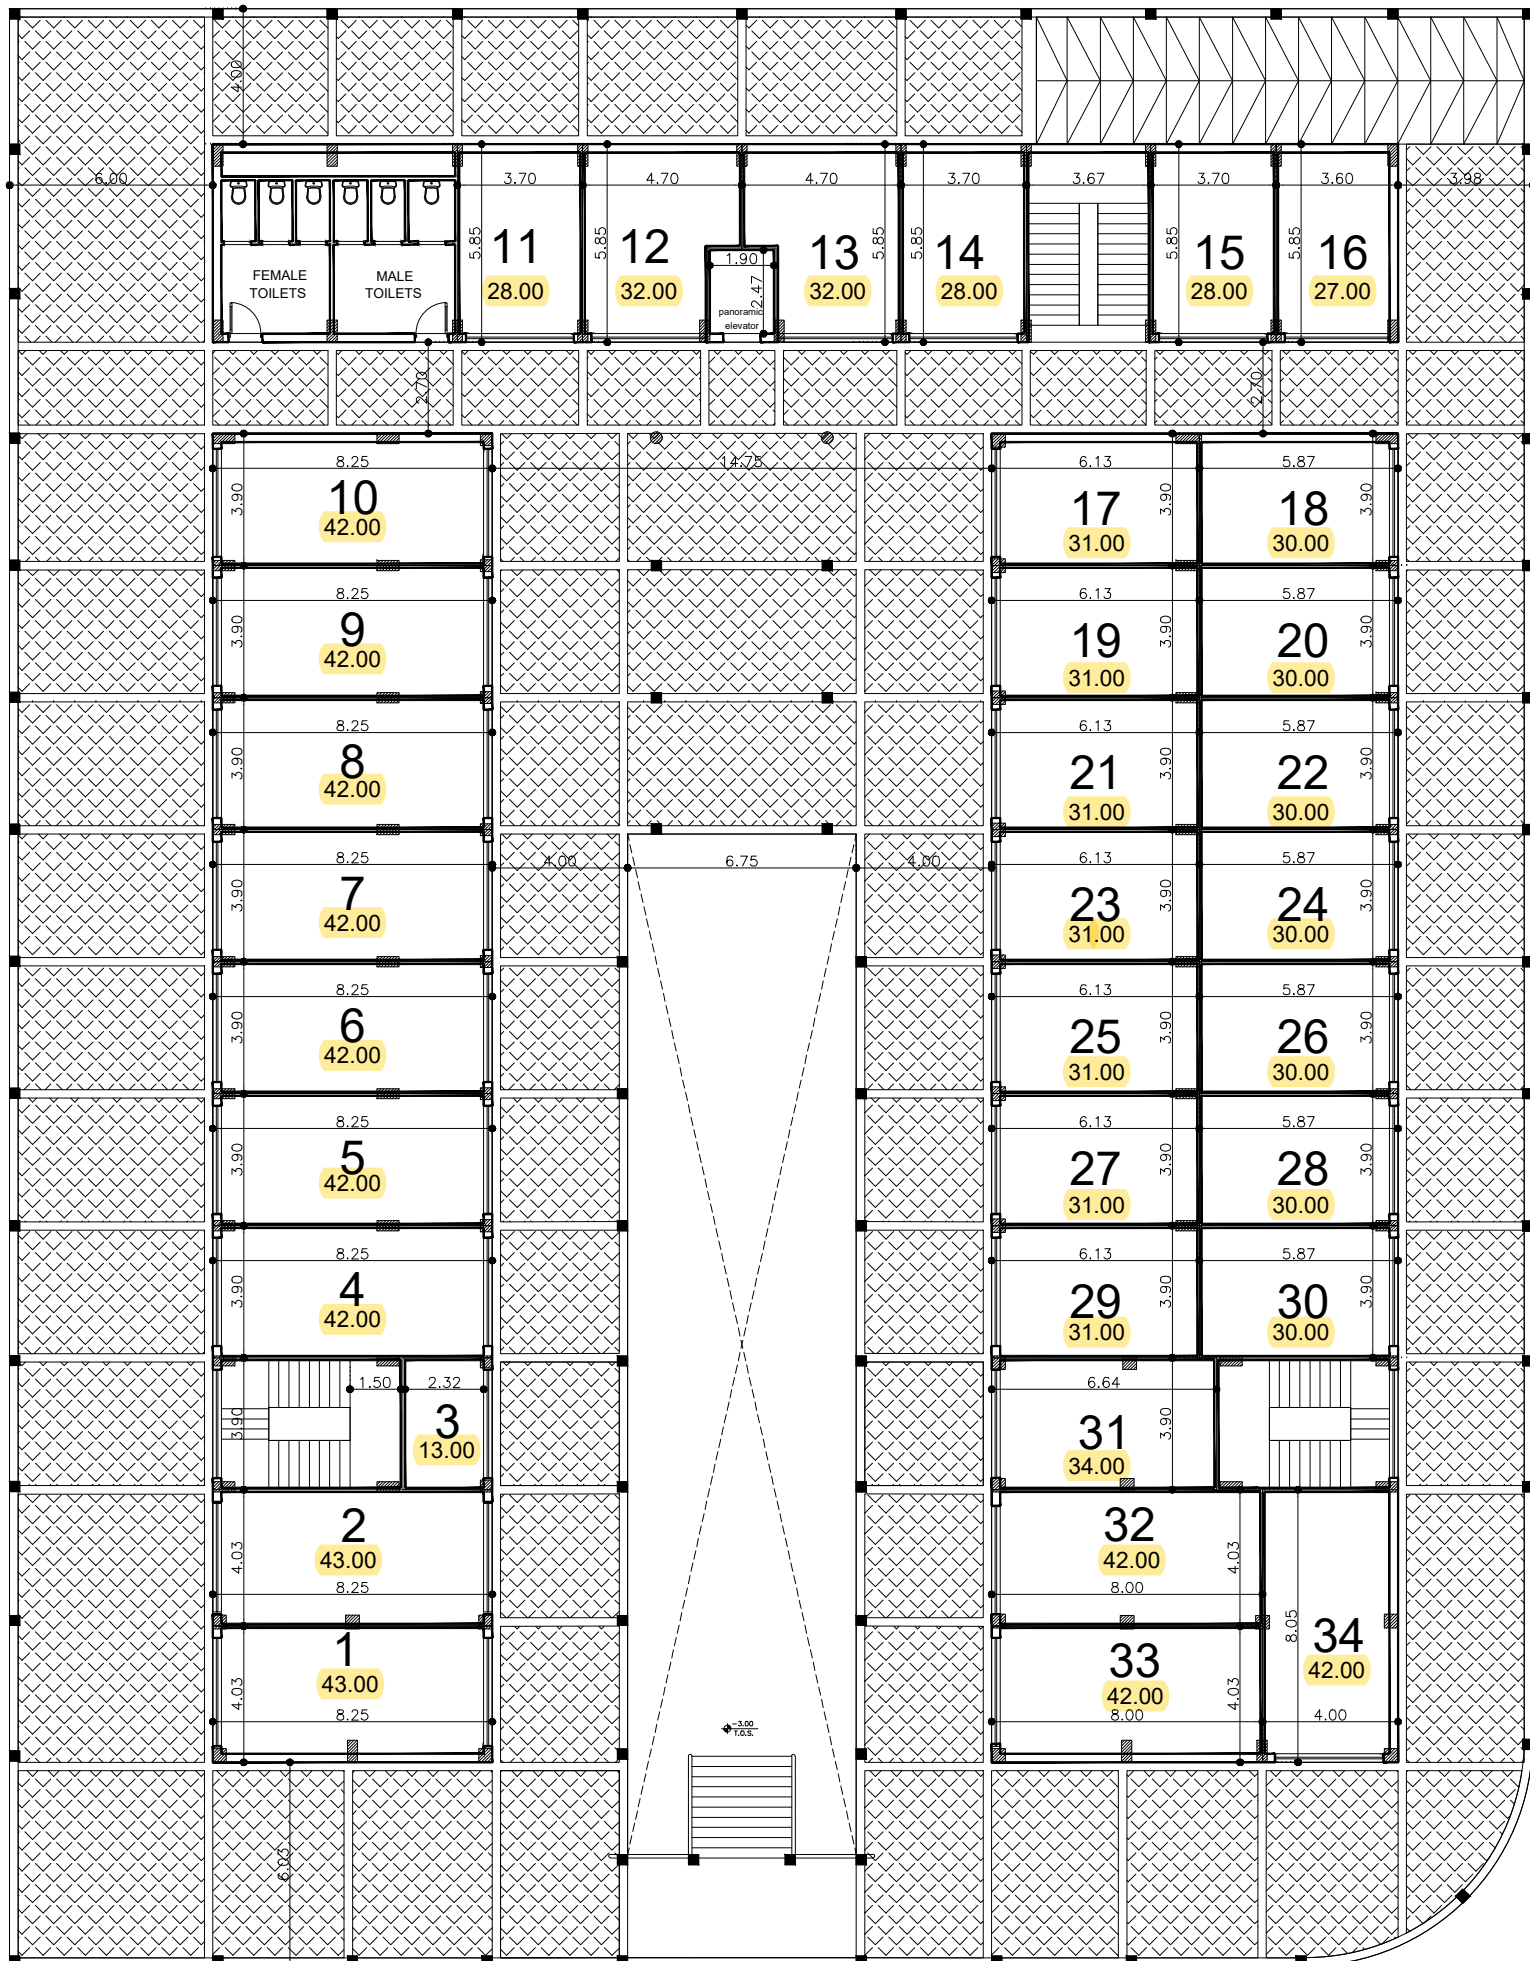

City Mall

BASEMENT FLOOR PLAN