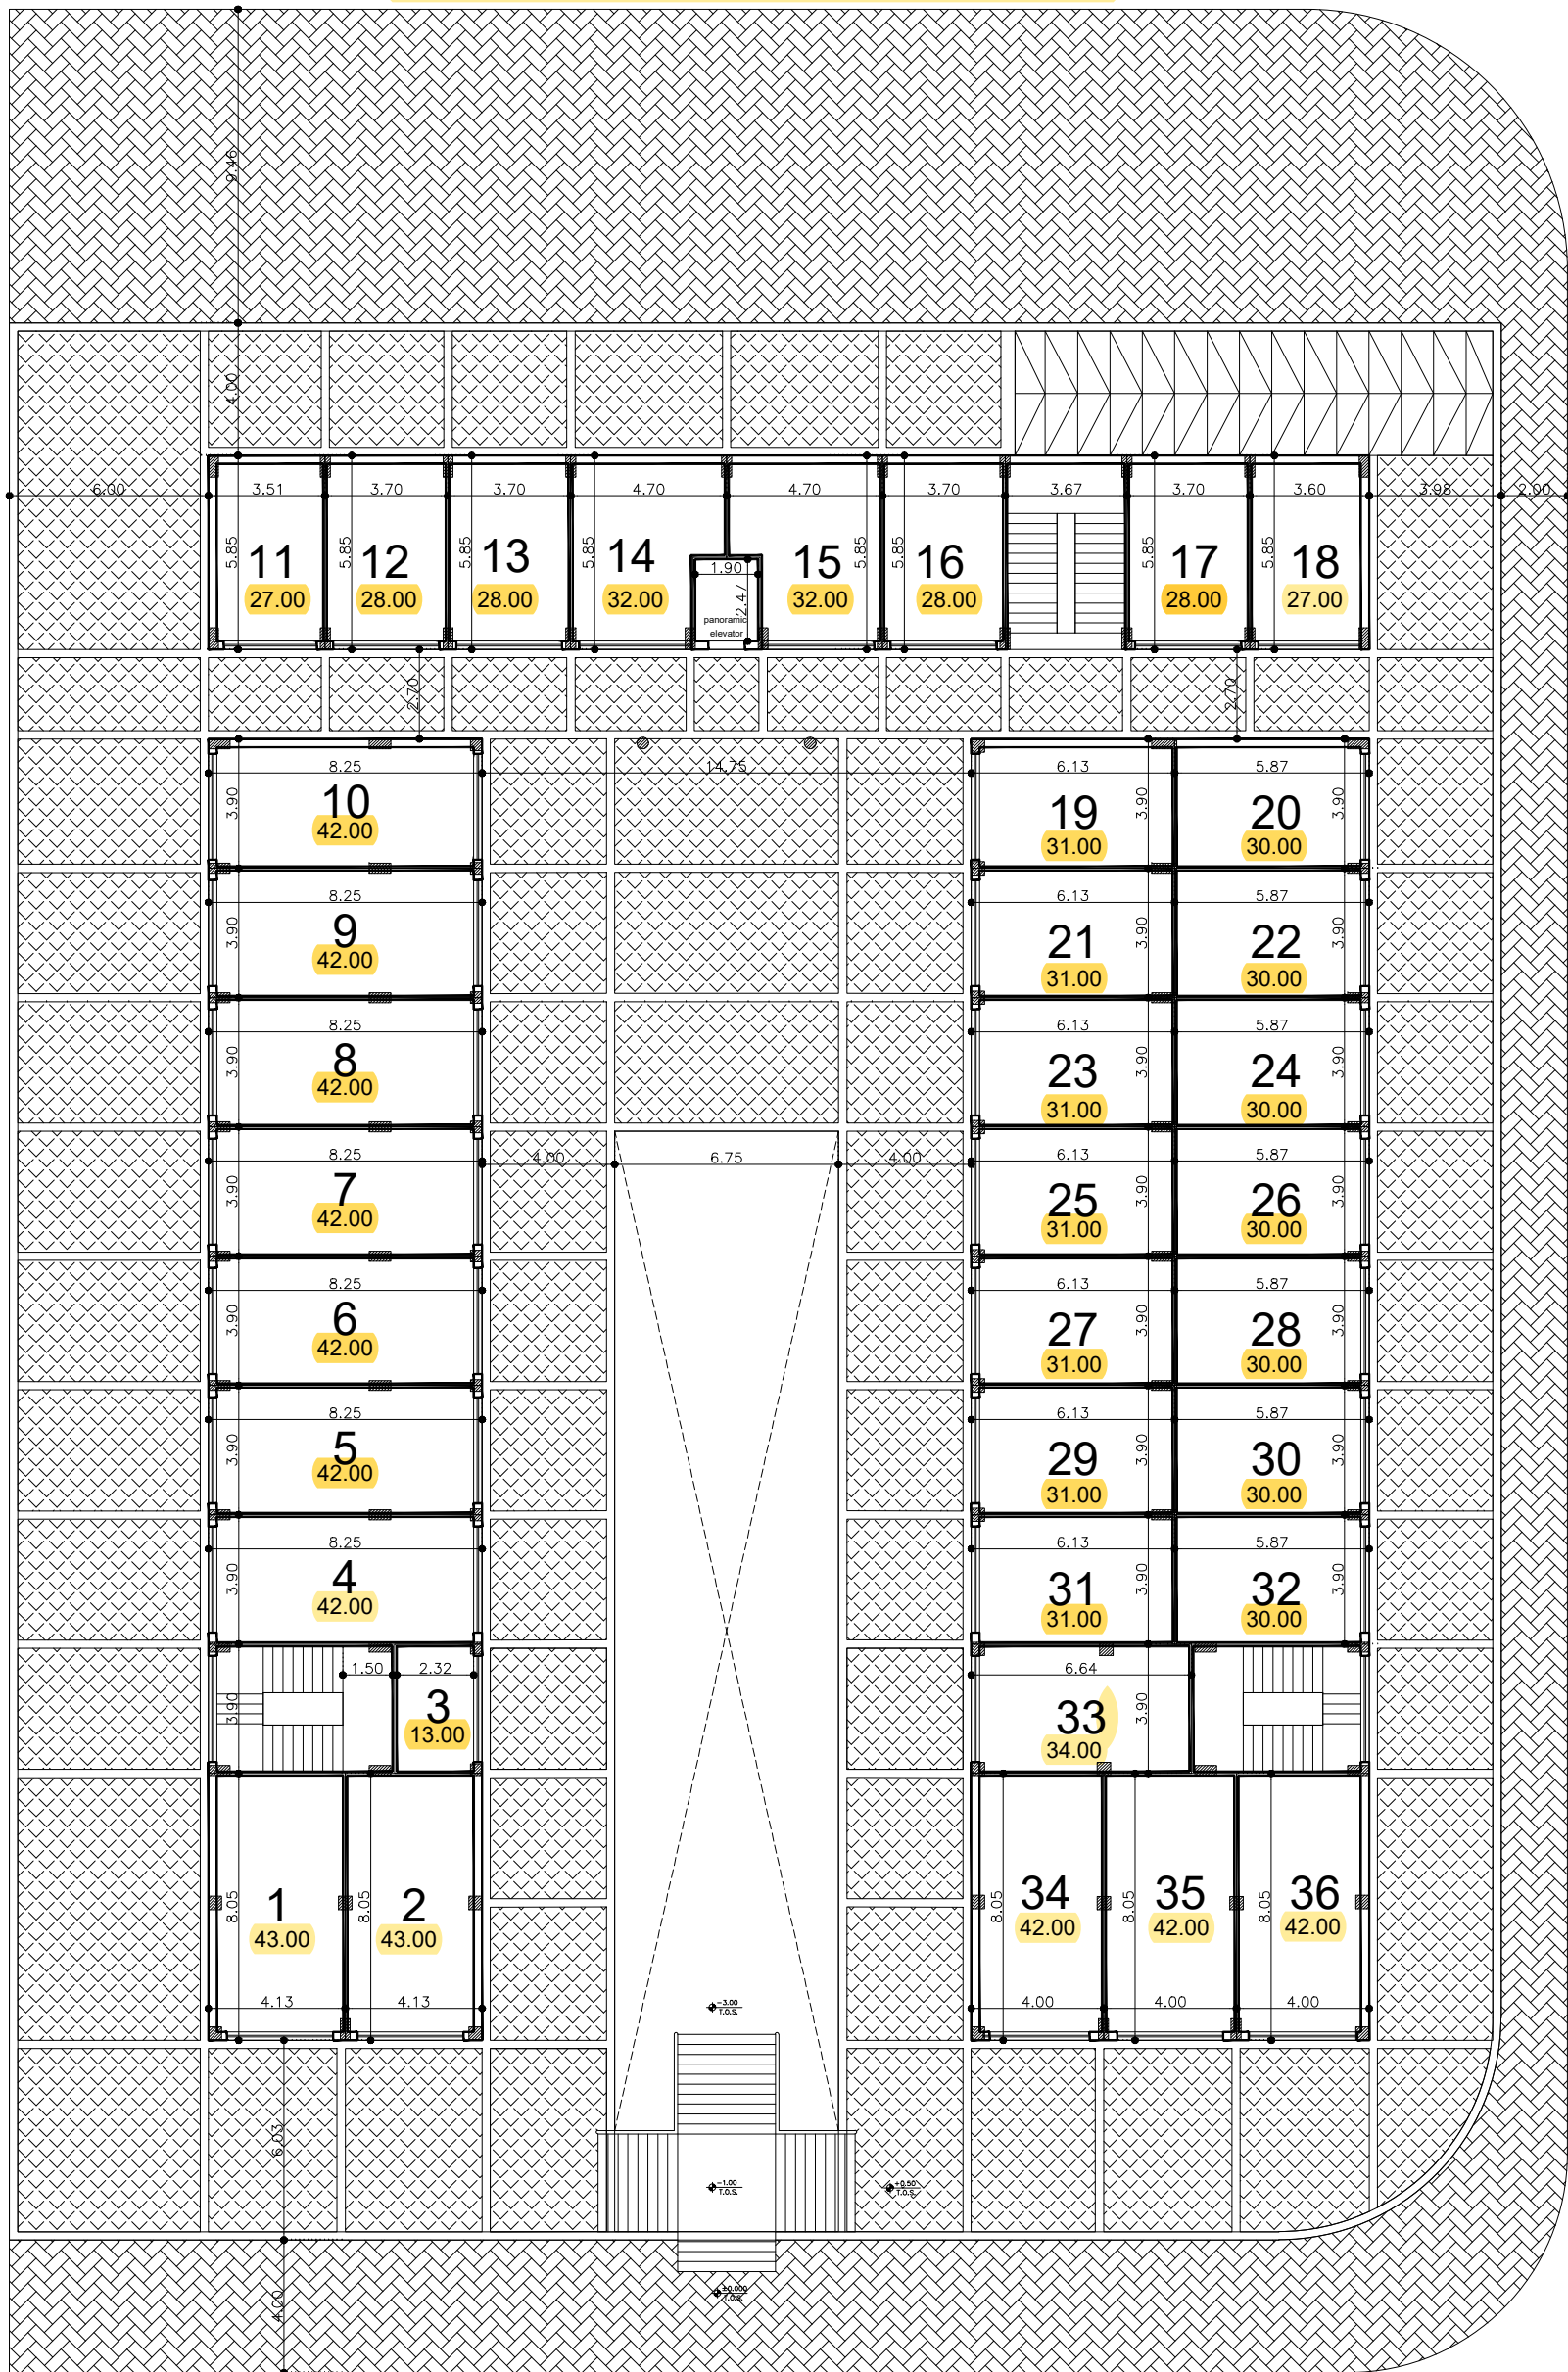

City Mall

GROUND FLOOR PLAN